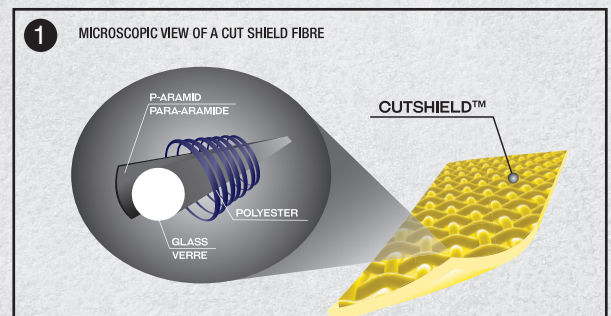

9547TPR Van Goat

IMPACT AND CUT RESISTANT

3M THINSULATE™ C100 LINING ¹

3M Thinsulate™ C100 lining for superior warmth in cold conditions

CUTSHIELD™ ANSI LEVEL A5 ²

Cutshield™ premium P-aramid/steel/polyester liner for superior protection

GOATSKIN LEATHER ³

Hard-wearing full-grain goatskin leather offers exceptional strength and dexterity

IMPACT PROTECTION ⁴

Heavy duty rubber on back of hand, fingers and wrist provides impact protection

KEVLAR® THREAD ⁵

Stitched with Kevlar® thread provides strength and durability

DRIVER STYLE ⁶

Drivers style with ergonomic inset thumb for superior flexibility and comfort

SNUG-FITTING WRIST ⁷

Snug-fitting shirred elastic wrist keeps out dirt and debris with slip-on style cuff for quick and easy removal

LEATHER

PRODUCT # NAME BRAND	9547TPR VAN GOAT	RATINGS TECHNOLOGIES	ANSI 5 PUNCTURE EN388 3X34EP ANSI A5 CUT
SIZE PACKAGED	XS-XXXL	ICONS	WINTER IMPACT RESISTANT CUT RESISTANT
UPC	XS 065537863856 S 065537863863 M 065537863870 L 065537863887 XL 065537863894 XXL 065537863900 XXXL 065537863917	APPLICATIONS	Construction Industrial Oil + Gas