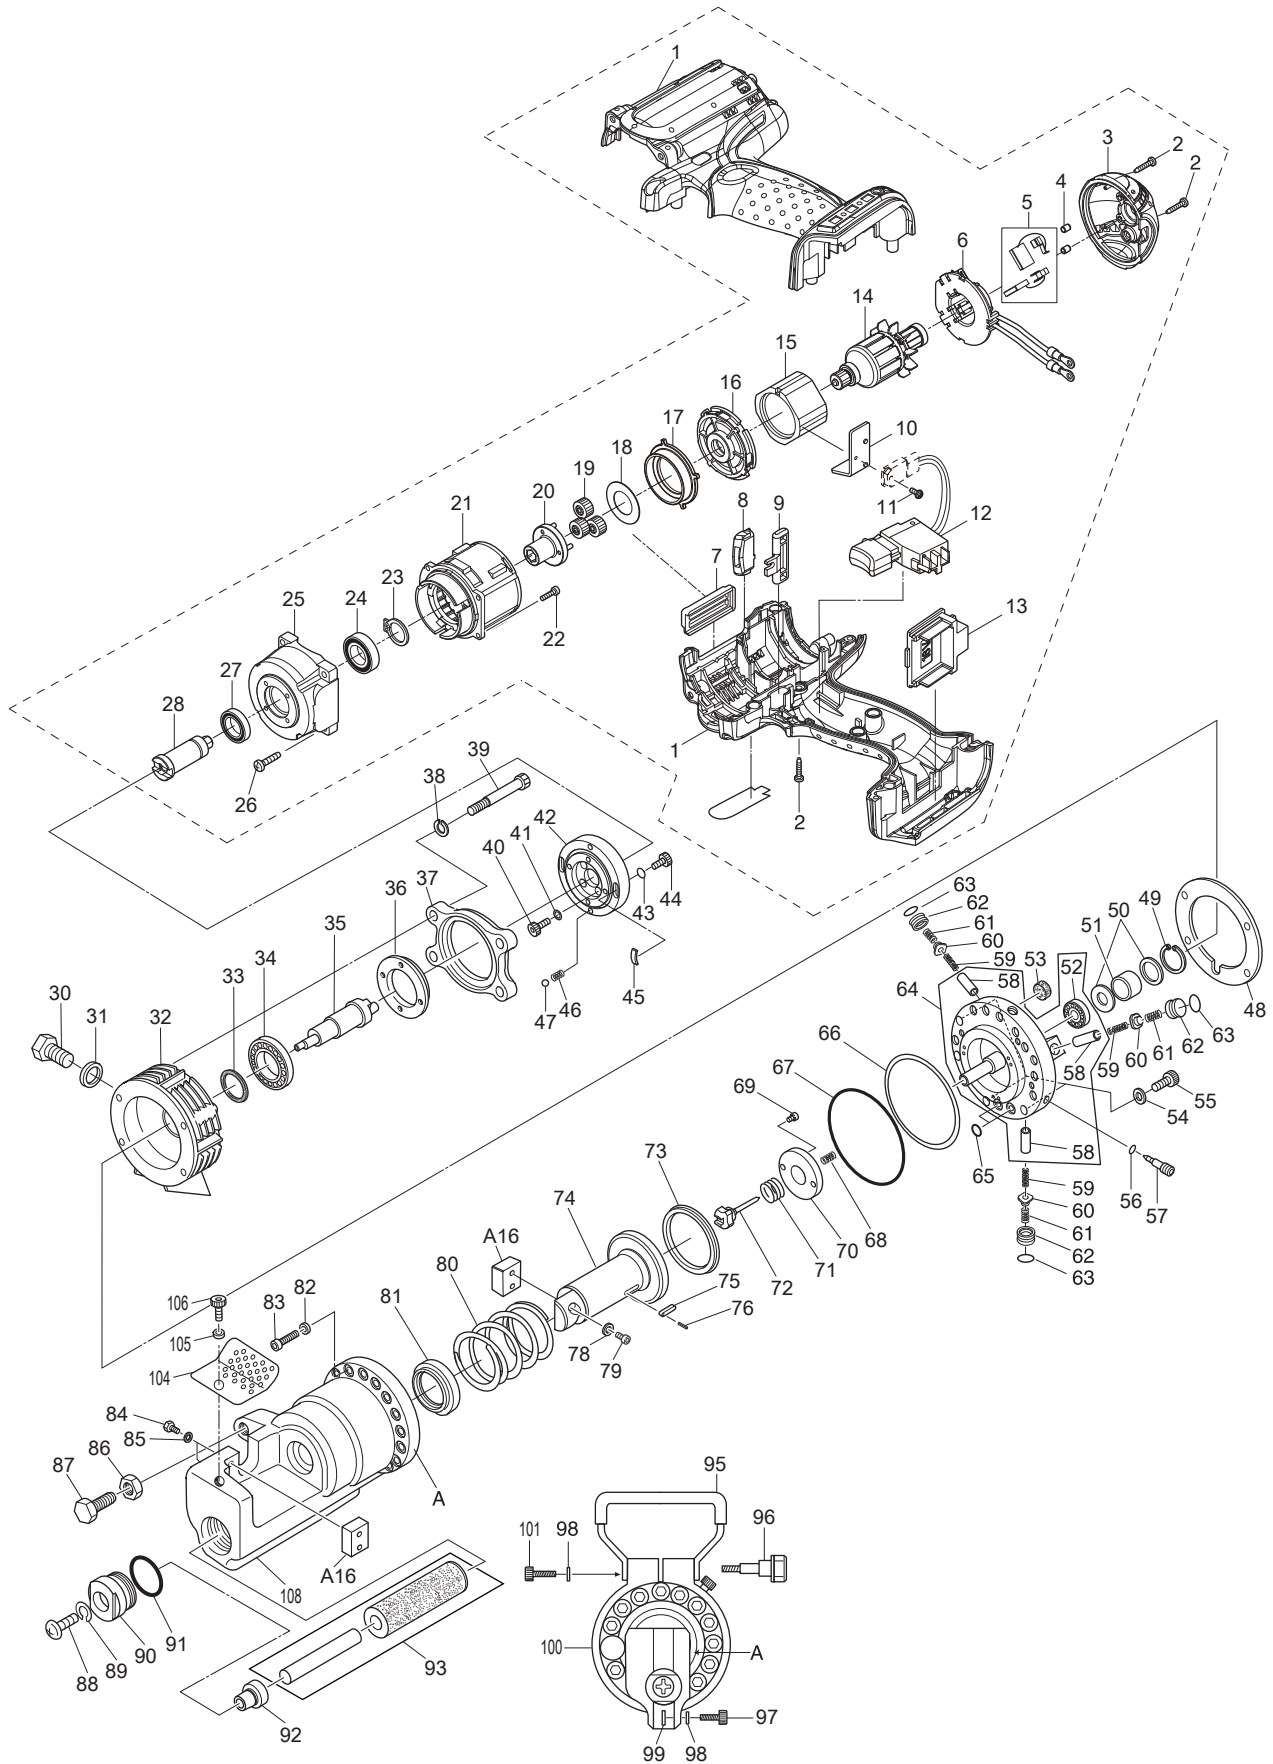

11 - 2015  
DSC191Z  
18V Steel Rod Cutter

Item No.	Type Sub	Part No.	Description	Qty	Unit
1	1	187142-8	HOUSING SET	1	SET
	2	183G51-1	HOUSING SET	1	SET
2		266130-9	TAPPING SCREW BIND PT 3X16	10	PC.
3		419642-3	REAR COVER	1	PC.
4		263032-0	RUBBER PIN 4	2	PC.
5		195021-6	CARBON BRUSH CB-440 2PC/SET W/ORIGIN	1	SET
6		638849-4	BRUSH HOLDER COMPLETE	1	PC.
7		451163-9	COVER	1	PC.
8		687216-0	LENS CASE	1	PC.
9		451162-1	LOCK LEVER	1	PC.
10		689145-3	HEATSINK	1	PC.
11		911006-2	PAN HEAD SCREW M3X8	1	PC.
12		650653-1	SWITCH TG553FSB-4B	1	PC.
13		644808-8	TERMINAL	1	PC.
14		619165-3	ARMATURE	1	PC.
15		638425-4	YOKE UNIT	1	PC.
16		450386-6	MOTOR BRACKET	1	PC.
17		227129-9	INTERNAL GEAR 46	1	PC.
18		267789-5	FLAT WASHER 18	1	PC.
19		154468-3	SPUR GEAR 16 COMPLETE	3	PC.
20		141744-4	CARRIER COMPLETE	1	PC.
21		419252-6	GEAR CASE	1	PC.
22		911017-7	PAN HEAD SCREW M3X12	4	PC.
23		961055-9	RETAINING RING S-15	1	PC.
24		211234-2	BALLBEARING 6902LLB	1	PC.
25		318455-8	GEAR CASE B	1	PC.
26		266045-0	TAPPING SCREW 4X20	4	PC.
27		211233-4	BALL BEARING 6802LLB	1	PC.
28		326213-8	SPINDLE	1	PC.
30		SC00000061	HEX. BOLT 10X15	1	PC.
31		SC00000489	SEAL WASHER WF10171.6	1	PC.
32		SC03213510	PUMP CASE	1	PC.
33		SC00000054	OIL SEAL	1	PC.
34		SC00000050	BALL BEARING 6002RU	1	PC.
35		SC03501390	ECCENTRIC SHAFT	1	PC.
36		SC03251400	THRUST FIXING FLANGE	1	PC.
37		SC03221700	MOTOR FLANGE	1	PC.
38		SC00000066	WASHER 6	4	PC.
39		922382-9	HEX. SOCKET HEAD BOLT M6X60	4	PC.
40		SC07511020	BOLT HB4X15	4	PC.
41		SC00000068	WASHER 4	4	PC.
42		SC03222300	MOTOR MOUNTING FLANGE	1	PC.
43		SC00000068	WASHER 4	4	PC.
44		SC07511020	BOLT HB4X15	4	PC.
45		SC04007620	LEAF SPRING	2	PC.
46		SC04007430	POSITION SPRING	2	PC.
47		SC07900010	STEEL BALL S4	2	PC.
48		SC04601470	LINER B	1	PC.
49		SC07411020	RETAINING RING RTW-26	1	PC.
50		SC00000019	NEEDLE BEARING SUPPORTER	2	PC.
51		SC00000048	NEEDLE BEARING	1	PC.
52		SC00000049	BALL BEARING 608	1	PC.
53		SC00000020	MAGNET	3	PC.
54		941201-0	FLAT WASHER 8	3	PC.
55		SC00000376	HEX. SOCKET HEAD BOLT 8X20	3	PC.
56		SC06505300	O RING S4	1	PC.
57		SC03501420	RETURN BULB	1	PC.
58		SC00000015	PISTON	3	PC.
59		SC00000022	PISTON RETURN SPRING	3	PC.
60		SC00000464	CHECK VALVE #T43445N1	3	PC.
61		SC00000021	CHECK VALVE SPRING	3	PC.