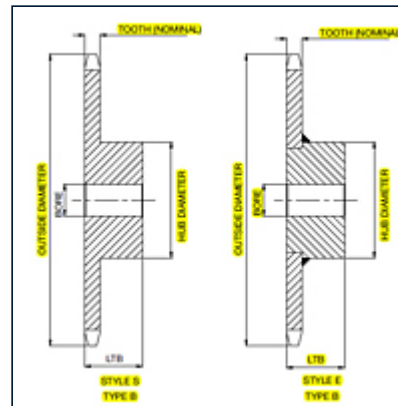

ITEM # 35B22SS, NO. 35 - 3/8" PITCH - STAINLESS STEEL SPROCKETS

No. 35, B Style, .500" plain bore SS

All dimensions are nominal values and for reference only

[Specifications](#) | [Chain Technical Data](#)

Specifications

Stock Bore Diameter	0.500 in
Hub Diameter	2.000 in
LTB	0.875 in

Style	B
No. Teeth	22
Outside Diameter	2.830 in
Pitch Diameter	2.635 in
Caliper Diameter	2.435 in
Max. Bore	1.375 in
Weight	0.820 lb
Plate Nom. Width	0.168 in
Hardened Teeth	No

Chain Technical Data

Pitch	0.375 in
Chain Size	35
Inside Width	0.188 in
Roller Diameter	0.200 in