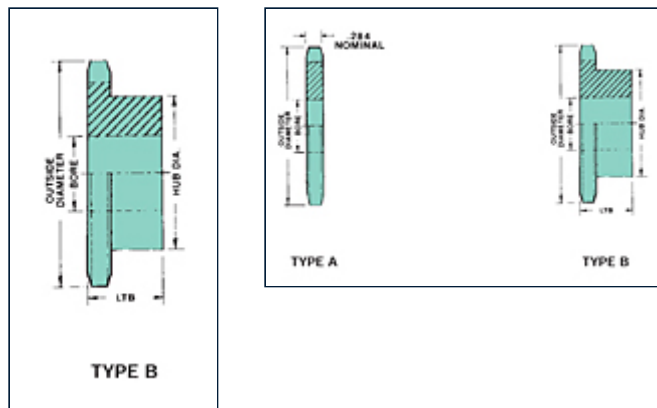

ITEM # 40B45SS, NO. 40 - 1/2" PITCH - STAINLESS STEEL SPROCKETS

No. 40, B Style, .750" plain bore SS

All dimensions are nominal values and for reference only

[Specifications](#) | [Chain Technical Data](#)

Specifications

Stock Bore	0.750 in
Hub Diameter	3.500 in
LTB	1.000 in

Style	B
No. Teeth	45
Outside Diameter	7.450 in
Pitch Diameter	7.168 in
Caliper Diameter	6.851 in
Max. Bore	2.375 in
Weight	4.680 lb
Tooth Nominal Width	0.284 in

Chain Technical Data

Pitch	0.500 in
Chain Size	40