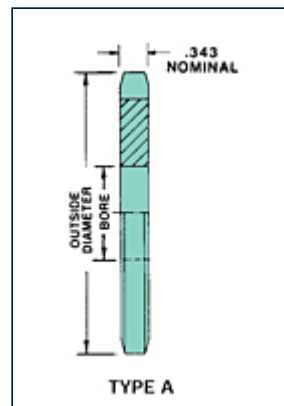

ITEM # 50A44, NO. 50 - 5/8" PITCH - PLAIN BORE SPROCKETS

No. 50, A Plate, .719" plain bore

All dimensions are nominal values and for reference only

[Specifications](#) | [Chain Technical Data](#)

Specifications

Stock Bore Diameter	0.719 in
Style	A
No. Teeth	44

Outside Diameter	9.110 in
Pitch Diameter	8.761 in
Caliper Diameter	8.361 in
Weight	5.420 lb
Tooth Nominal Width	0.343 in
Hardened Teeth	Yes

Chain Technical Data