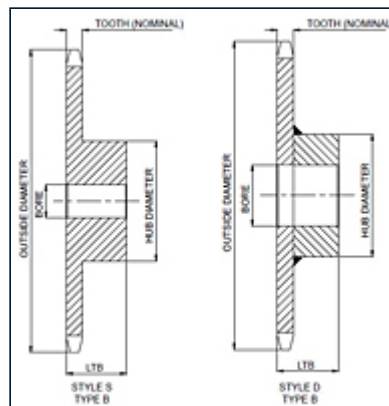

ITEM # 50B18SS, NO. 50 - 5/8" PITCH - STAINLESS STEEL SPROCKETS

No. 50, B Style, .625" plain bore SS

All dimensions are nominal values and for reference only

[Specifications](#) | [Chain Technical Data](#)

Specifications

Stock Bore Diameter	0.625 in
Hub Diameter	2.875 in
LTB	1.000 in

Style	B
No. Teeth	18
Outside Diameter	3.920 in
Pitch Diameter	3.599 in
Caliper Diameter	3.199 in
Max. Bore	1.875 in
Weight	2.000 lb
Tooth Nominal Width	0.343 in

Chain Technical Data

Pitch	0.625 in
Chain Size	50