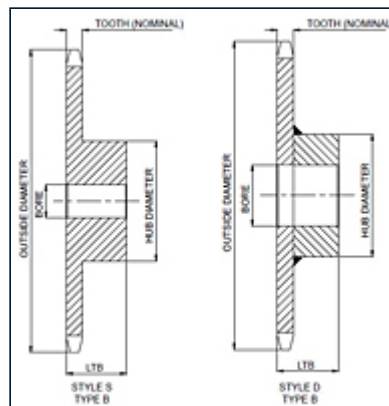

ITEM # 50B24SS, NO. 50 - 5/8" PITCH - STAINLESS STEEL SPROCKETS

No. 50, B Style, .750" plain bore SS

All dimensions are nominal values and for reference only

[Specifications](#) | [Chain Technical Data](#)

Specifications

Stock Bore Diameter	0.750 in
Hub Diameter	3.000 in
LTB	1.250 in

Style	B
No. Teeth	24
Outside Diameter	5.120 in
Pitch Diameter	4.788 in
Caliper Diameter	4.388 in
Max. Bore	2.000 in
Weight	4.100 lb
Tooth Nominal Width	0.343 in

Chain Technical Data

Pitch	0.625 in
Chain Size	50