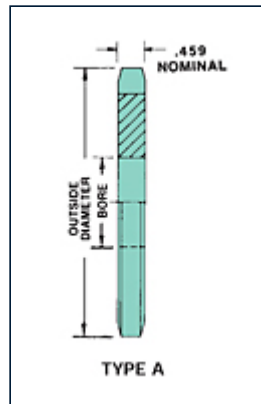

ITEM # 60A13, NO. 60 - 3/4" PITCH - PLAIN BORE SPROCKETS

No. 60, A Plate, .750" plain bore

All dimensions are nominal values and for reference only

[Specifications](#) | [Chain Technical Data](#)

Specifications

Stock Bore Diameter	0.750 in
Style	A
No. Teeth	13

Outside Diameter	3.490 in
Pitch Diameter	3.134 in
Caliper Diameter	2.642 in
Weight	0.800 lb
Tooth Nominal Width	0.459 in
Hardened Teeth	Yes

Chain Technical Data

Pitch	0.750 in
Chain Size	60