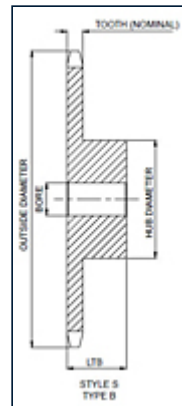

ITEM # 60B15SS, NO. 60 - 3/4" PITCH - STAINLESS STEEL SPROCKETS

No. 60, B Style, .750" plain bore

All dimensions are nominal values and for reference only

[Specifications](#) | [Chain Technical Data](#)

Specifications

Stock Bore Diameter	0.750 in
Hub Diameter	2.875 in
LTB	1.250 in

Style	B
No. Teeth	15
Outside Diameter	3.980 in
Pitch Diameter	3.608 in
Caliper Diameter	3.119 in
Max. Bore	1.875 in
Weight	2.400 lb
Tooth Nominal Width	0.459 in

Chain Technical Data

Pitch	0.750 in
Chain Size	60