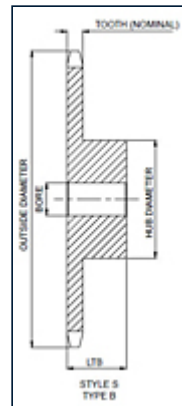

ITEM # 60B24SS, NO. 60 - 3/4" PITCH - STAINLESS STEEL SPROCKETS

No. 60, B Style, .750" plain bore

All dimensions are nominal values and for reference only

[Specifications](#) | [Chain Technical Data](#)

Specifications

Stock Bore Diameter	0.750 in
Hub Diameter	4.000 in
LTB	1.250 in

Style	B
No. Teeth	24
Outside Diameter	6.150 in
Pitch Diameter	5.746 in
Caliper Diameter	5.277 in
Max. Bore	2.750 in
Weight	5.900 lb
Tooth Nominal Width	0.459 in

Chain Technical Data

Pitch	0.750 in
Chain Size	60