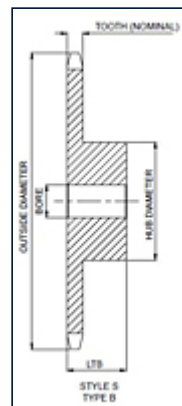

ITEM # 60B40SS, NO. 60 - 3/4" PITCH - STAINLESS STEEL SPROCKETS

No. 60, B Style, 1.000" plain bore

All dimensions are nominal values and for reference only

[Specifications](#) | [Chain Technical Data](#)

Specifications

Stock Bore Diameter	0.750 in
Hub Diameter	4.250 in
LTB	1.250 in

Style	B
No. Teeth	40
Outside Diameter	9.980 in
Pitch Diameter	9.560 in
Caliper Diameter	9.091 in
Max. Bore	2.750 in
Weight	11.700 lb
Tooth Nominal Width	0.459 in

Chain Technical Data

Pitch	0.750 in
Chain Size	60