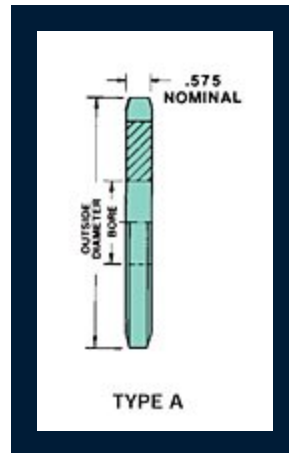

No. 80, A Plate, .938" plain bore

All dimensions are nominal values and for reference only

[Specifications](#) | [Chain Technical Data](#)

Specifications

Stock Bore Diameter	0.938 in
Style	A
No. Teeth	9
Outside Diameter	3.350 in
Pitch Diameter	3.236 in
Caliper Diameter	2.611 in

Weight	0.800 lb
---------------	----------

Tooth Nominal Width	0.575 in
----------------------------	----------

Hardened Teeth	Yes
-----------------------	-----

Chain Technical Data

Pitch	1.000 in
--------------	----------

Chain Size	80
-------------------	----