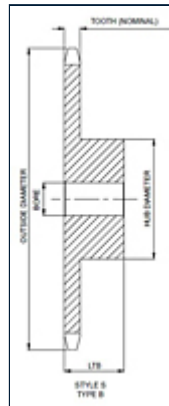

ITEM # 80B16SS, NO. 80 - 1" PITCH - STAINLESS STEEL SPROCKETS

No. 80, B Style, 1.000" plain bore SS

All dimensions are nominal values and for reference only

[Specifications](#) | [Chain Technical Data](#)

Specifications	
Stock Bore Diameter	1.000 in
Hub Diameter	4.000 in
LTB	1.500 in
Style	B

No. Teeth	16
Outside Diameter	5.630 in
Pitch Diameter	5.126 in
Caliper Diameter	2.750 in
Max. Bore	5.900 in
Weight	5.900 lb
Tooth Nominal Width	0.575 in

Chain Technical Data

Pitch	1.000 in
Chain Size	80.000