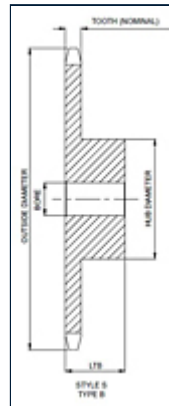

ITEM # 80B20SS, NO. 80 - 1" PITCH - STAINLESS STEEL SPROCKETS

No. 80, B Style, 1.000" plain bore SS

All dimensions are nominal values and for reference only

[Specifications](#) | [Chain Technical Data](#)

Specifications

Stock Bore Diameter	1.000 in
Hub Diameter	4.250 in
LTB	1.500 in
Style	B

No. Teeth	20
Outside Diameter	6.910 in
Pitch Diameter	6.392 in
Caliper Diameter	2.750 in
Max. Bore	8.400 in
Weight	8.400 lb
Tooth Nominal Width	0.575 in

Chain Technical Data

Pitch	1.000 in
Chain Size	80.000