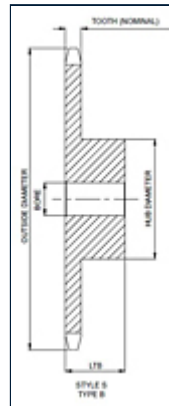

ITEM # 80B24SS, NO. 80 - 1" PITCH - STAINLESS STEEL SPROCKETS

No. 80, B Style, 1.000" plain bore SS

All dimensions are nominal values and for reference only

[Specifications](#) | [Chain Technical Data](#)

Specifications

Stock Bore Diameter	1.000 in
Hub Diameter	4.250 in
LTB	1.750 in
Style	B

No. Teeth	24
Outside Diameter	8.200 in
Pitch Diameter	7.661 in
Caliper Diameter	2.750 in
Max. Bore	11.300 in
Weight	11.300 lb
Tooth Nominal Width	0.575 in

Chain Technical Data

Pitch	1.000 in
Chain Size	80.000