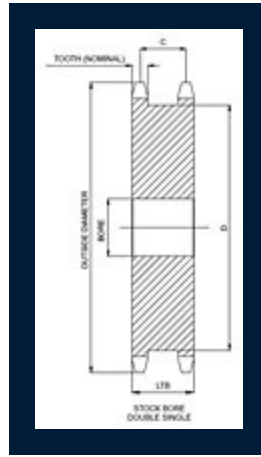

All dimensions are nominal values and for reference only

Specifications

Pitch	0.750 in
No. Teeth	20
Outside Diameter	5.190 in
Plain Bore	0.750 in
Max. Bore	2.750 in
LTB	1.938 in
C	1.484 in
D	3.953 in

Weight	7.000 lb
---------------	----------

Tooth Nominal Width	0.459 in
----------------------------	----------

Hardened Teeth	Yes
-----------------------	-----